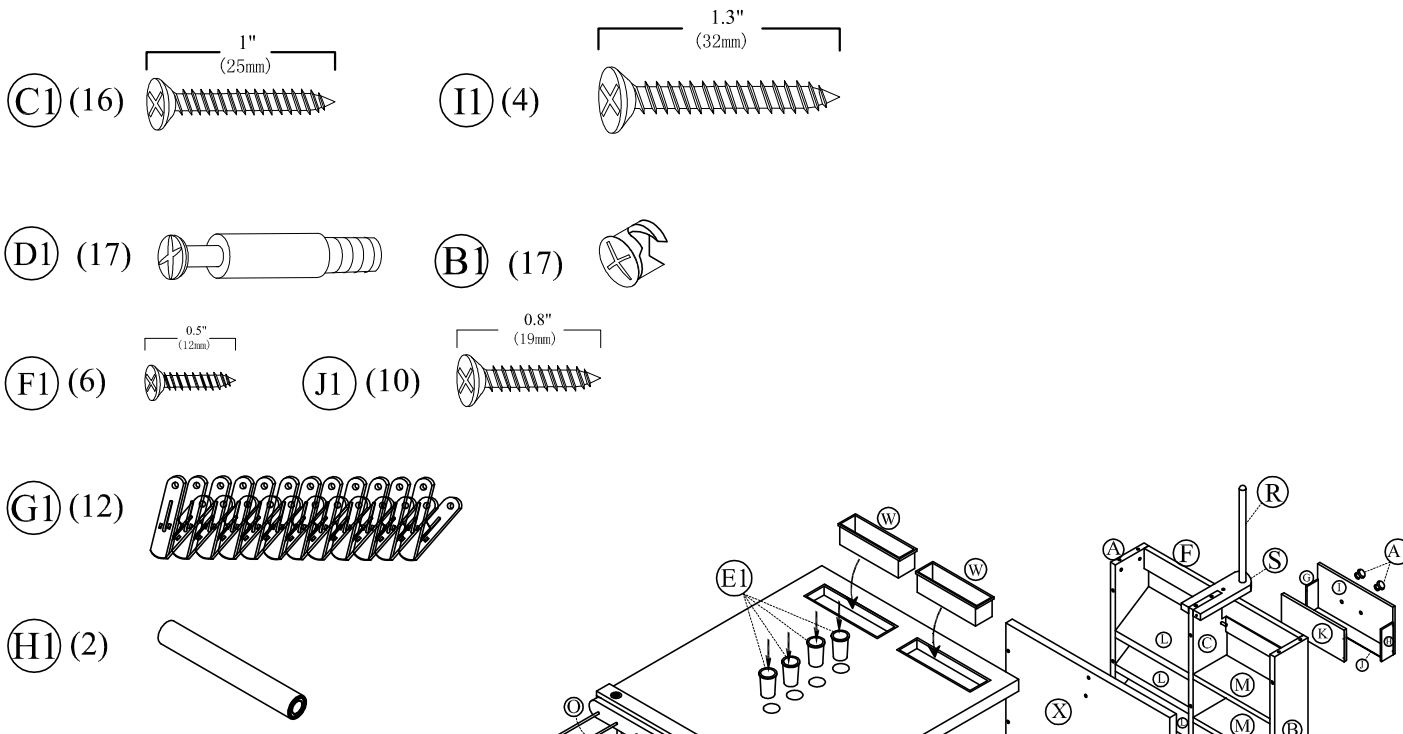

Hardware and Parts

You will also need a Phillips-head screwdriver (not included).